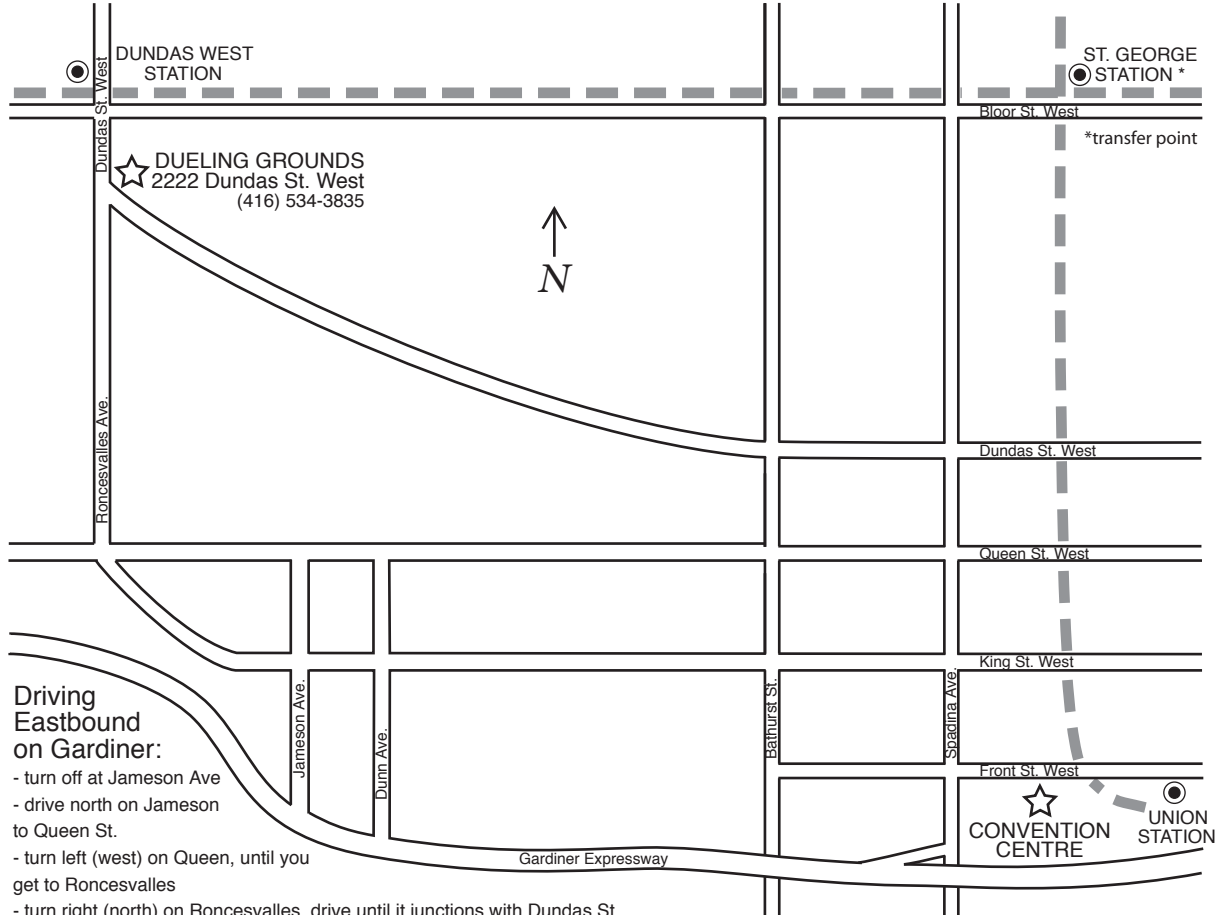

# MAP TO DUELING GROUNDS

## Driving Eastbound on Gardiner:

- turn off at Jameson Ave
- drive north on Jameson to Queen St.
- turn left (west) on Queen, until you get to Roncesvalles
- turn right (north) on Roncesvalles, drive until it junctions with Dundas St.

## Driving Westbound on Gardiner:

- drive along the Gardiner to the Dunn Ave. exit.
- follow Dunn Ave. north to Queen St. (it ends there)
- turn left (west) on Queen, until you get to Roncesvalles (second stop light).
- turn right (north) on Roncesvalles, drive until it junctions with Dundas St.
- there is plenty of street parking in the area

## Subway Directions:

- from Union Station, travel Northbound to St. George (note: if you end up on the other line, you can transfer at Bloor Station)
- transfer Westbound, travel 7 stops to Dundas West
- when exiting the station, turn right (south) and walk approx. 5 minutes
- (hint: it's easiest to cross Dundas to the east side of the street at the lights at Bloor.)